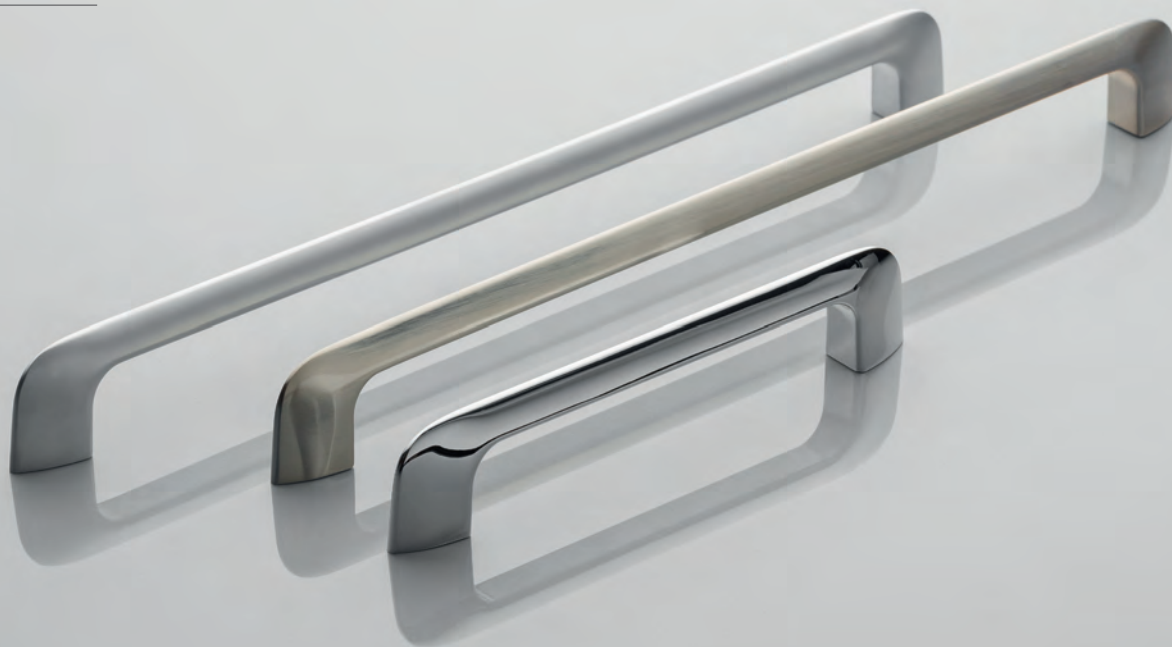

NOWOCZESNE
MODERN
МОДЕРН