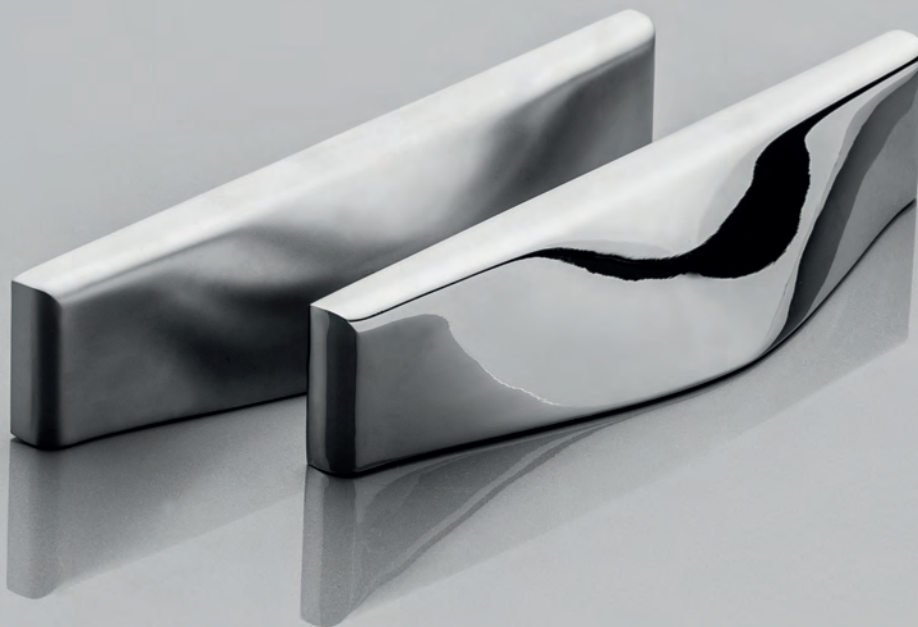

AGIOS

C	L	chrom chrome хром	aluminium aluminium алюминий
128	144	UZ-AGIOS-128-01	UZ-AGIOS-128-05