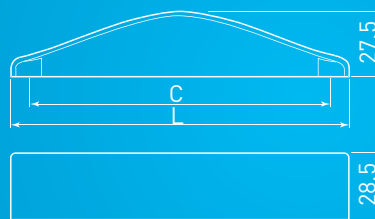

AGIOS

C	L	chrom chrome хром	aluminium aluminium алюминий
128	144	UZ-AGIOS-128-01	UZ-AGIOS-128-05