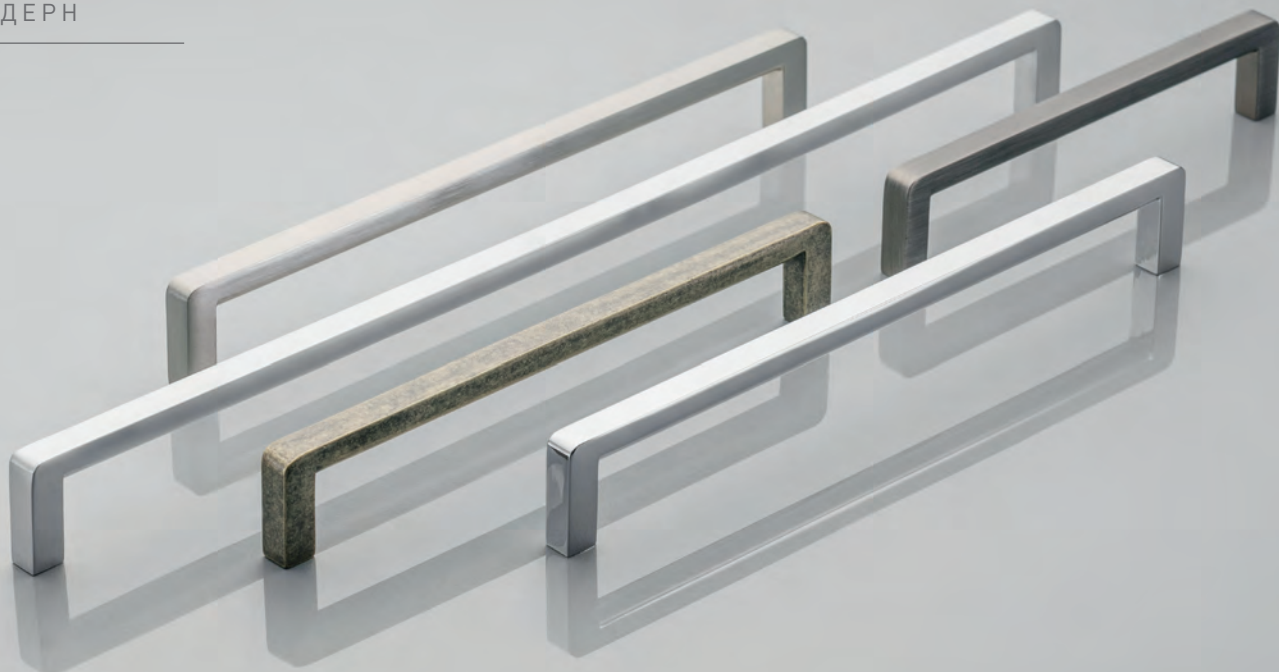

NOWOCZESNE
MODERN
МОДЕРН

BAGIO