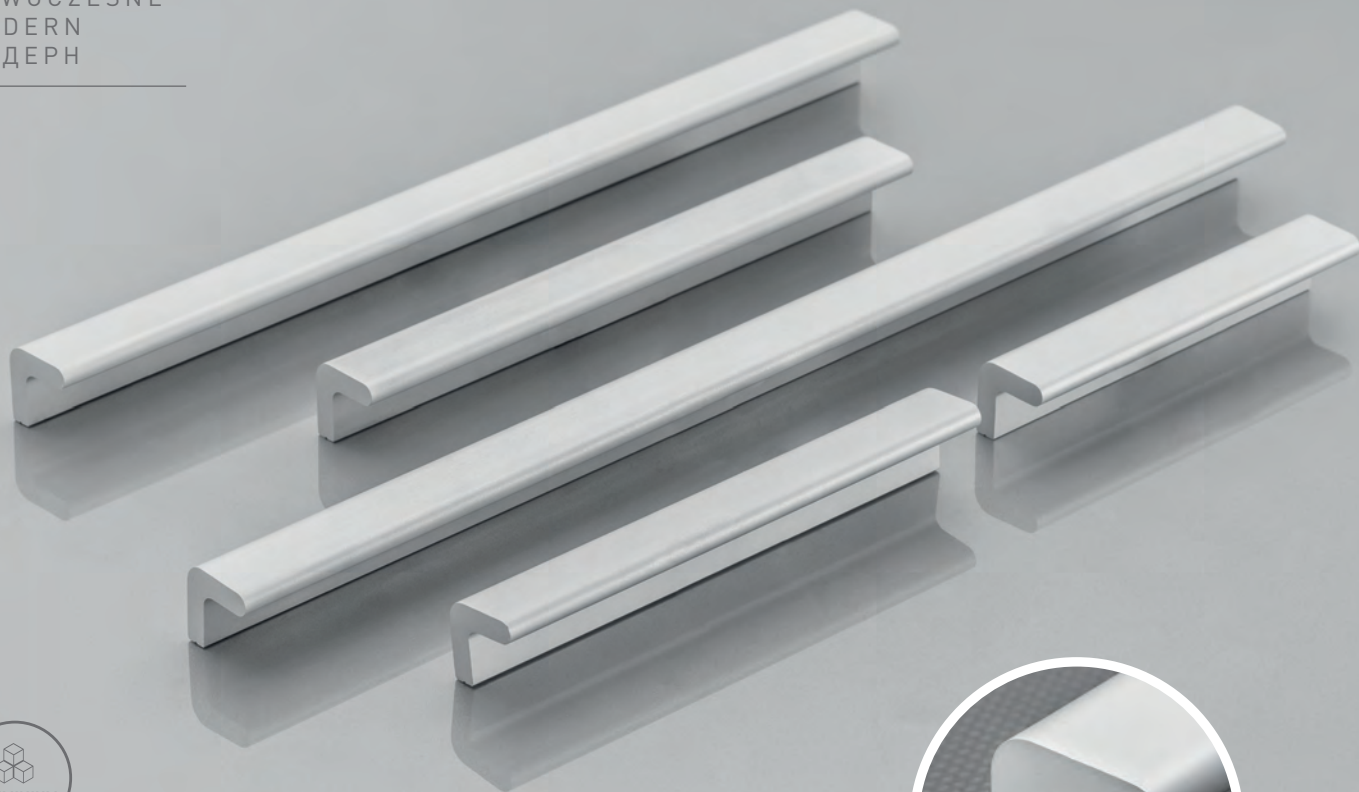

NOWOCZESNE
MODERN
МОДЕРН